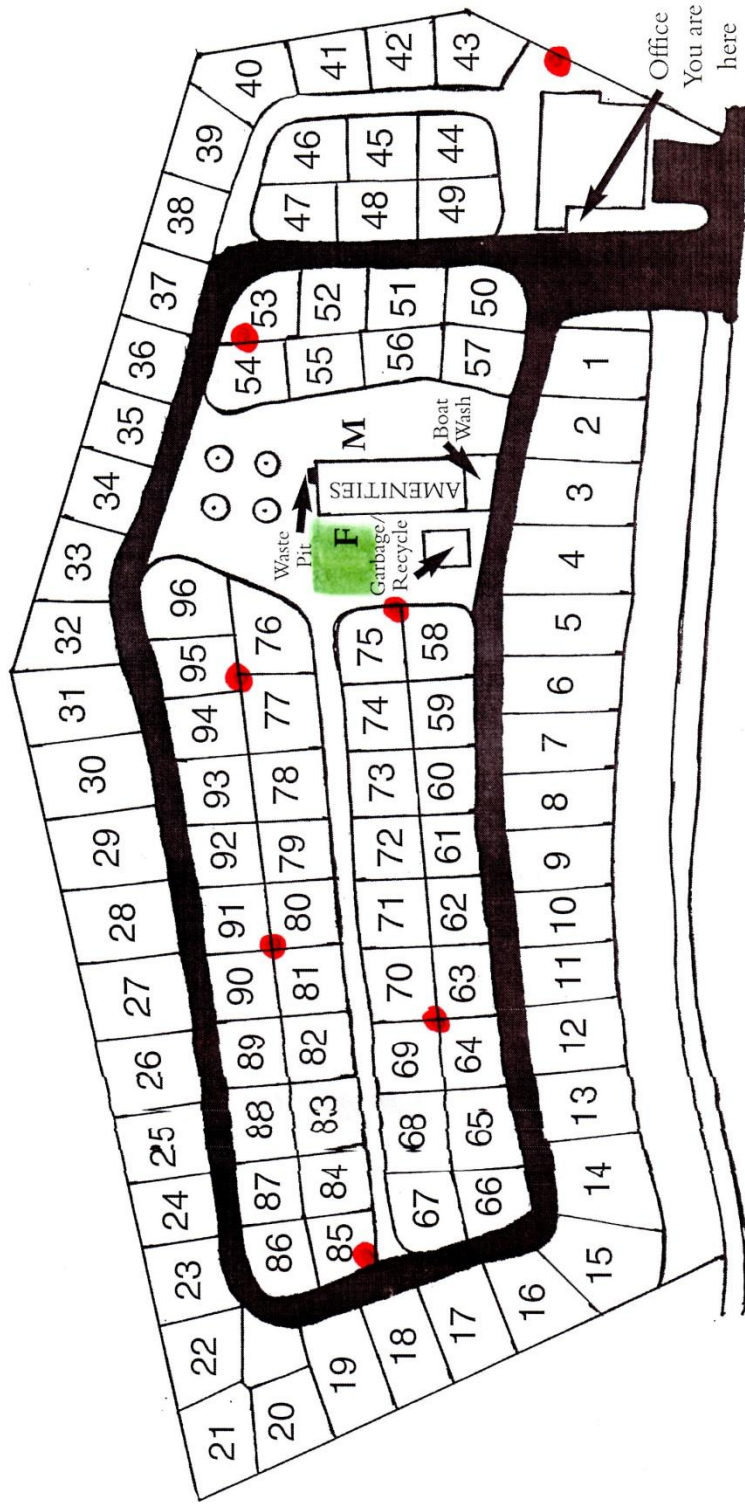

Seacrest Caravan Park

- Fire Hydrants
- Assembly Area for Emergencies
- Sussex River
- ↑ Entrance/Exit
- Office You are here